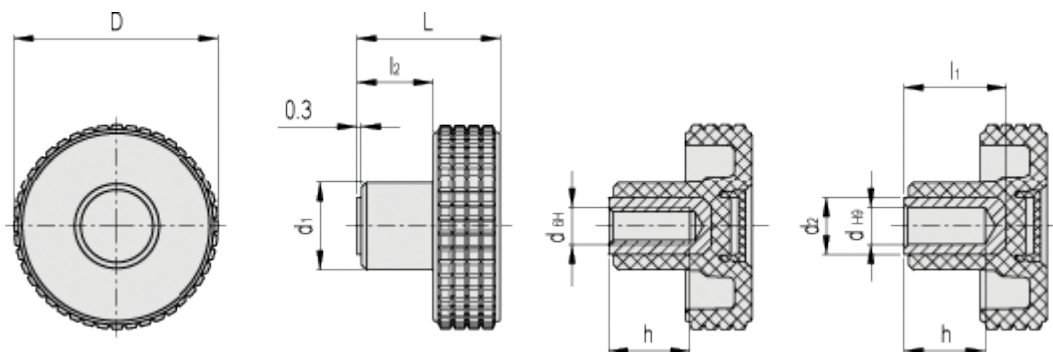

Data Sheet

Article number: 23020343266

Description: E+G Fingregreb MBT.40-B-M8-C6, red centre cap

Measures

D	= 39.5	l2	= 12.5
d1	= 17		
d2	= -		
dH6	= M8		
dH9	= -		
h	= 13		
L	= 26.5		
l1	= -		